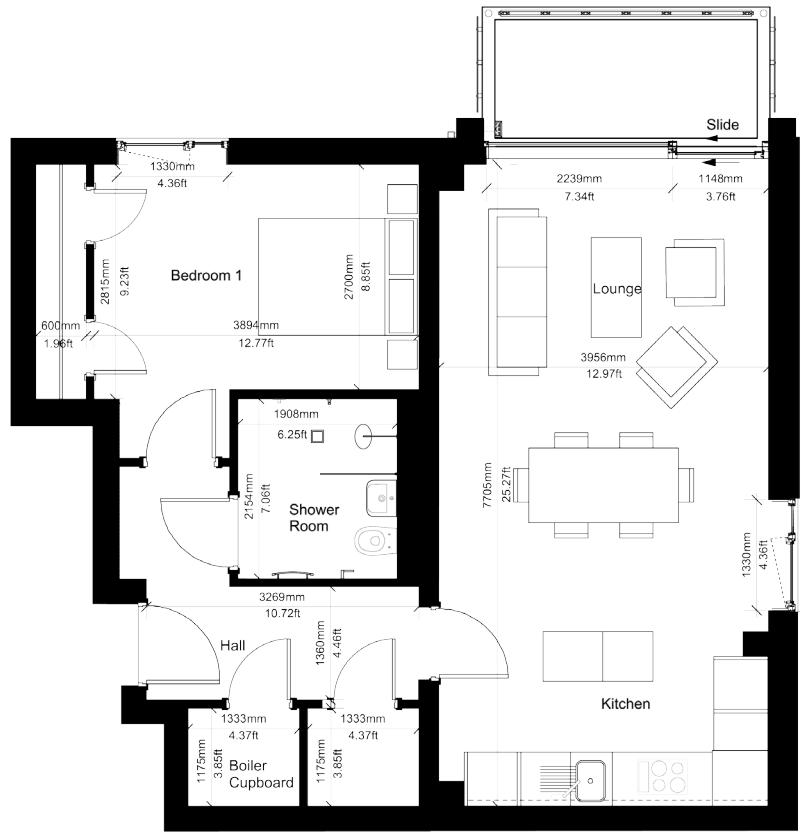

1 Bedroom Apartment

662 sq ft

The Allington

Apartment floor plan orientation

as shown

mirror image