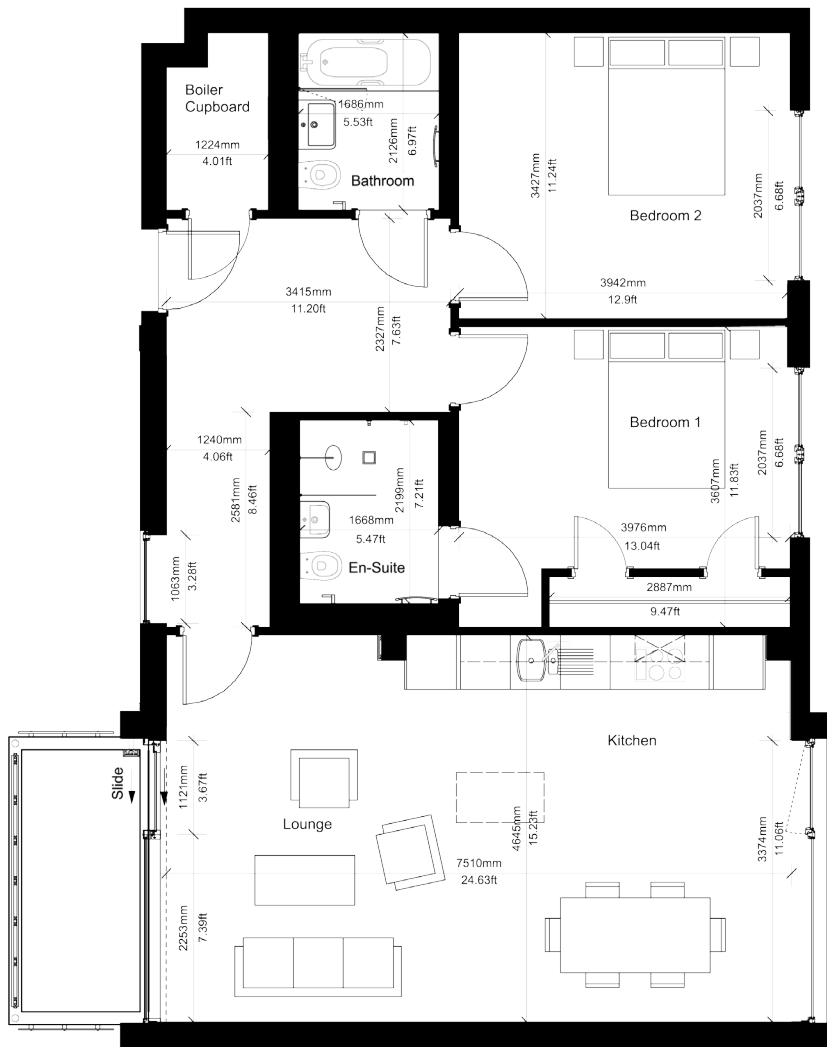

# The Chalfield

2 Bedroom Apartment

966 sq ft

Ground Floor

First Floor

Second Floor

Apartment floor plan orientation  as shown