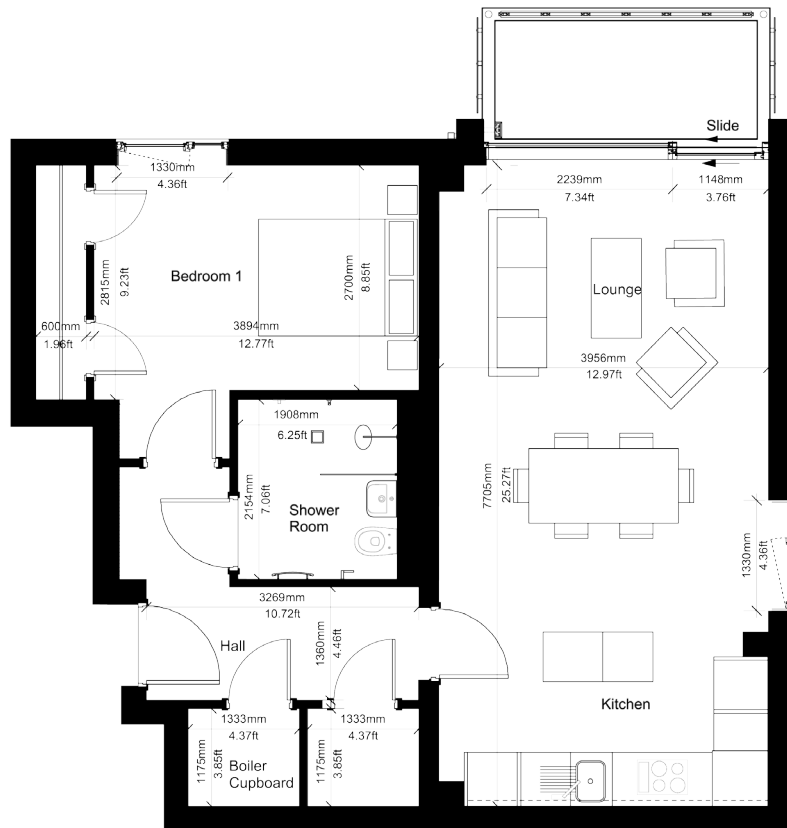

The Allington

1 Bedroom Apartment

662 sq ft

Ground Floor

First Floor

Second Floor

Apartment floor plan orientation

as shown

mirror image